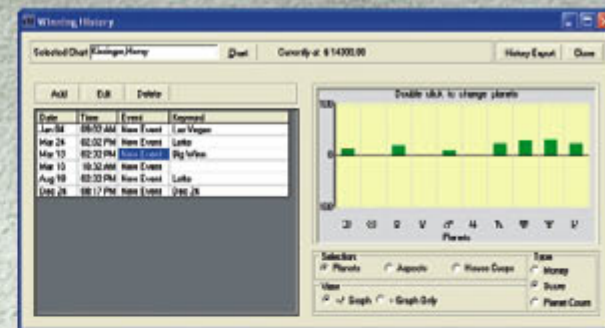

[www.astrologysoftware.com](http://www.astrologysoftware.com)

*Winning Times* gives the exact moments when your personal astrological chart indicates your luck will be at maximum power and your winning potential at its peak. Built-in tracking tools make it easy to recall your results and fine-tune your program for even greater accuracy and performance.

- ▶ Shows enter, exact, and leave times for your aspects.
- ▶ Use the browse chart feature to compare your lucky times with others.
- ▶ Easily change the current place to get the most accurate timing for your events.