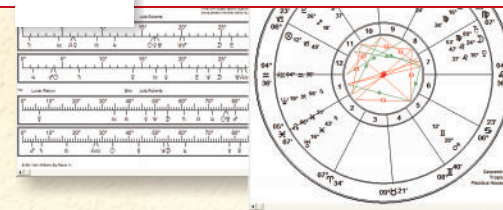

NEW Version 4.0 is Windows 7 and Vista/64-bit compatible

Visit www.astrologysoftware.com for more info and list of features.

Order CD or Download Now

- **Win*Star 4.0** $199.95
- **Win*Star 4.0 Extended** $249.95
- **Win*Star 4.0 Professional System** $399.95

System requirements on page 2

www.astrologysoftware.com