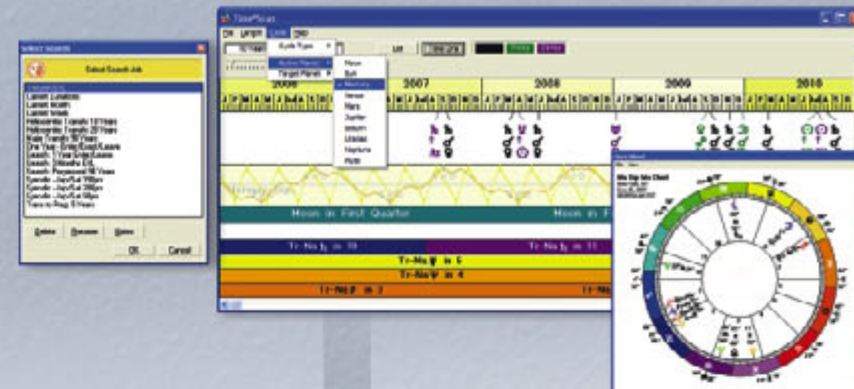

Power searchers, your time has come!

Matrix has always been known for the power and sophistication of our search programs, but this time Stephen (Erlewine) has outdone himself. This new program is, by unanimous agreement, the most powerful search program ever available to astrologers.

*A Professional-Level Astrological Search Program
By R. Stephen Erlewine*

Who is it for – serious counseling astrologers, researchers, mundane astrologers, electional astrologers, and anyone with an insatiable curiosity about what the future holds – or perhaps why something occurred in the past.

Matrix Search software gives you the power to create and save personalized searches that you can then access instantly, or you can use the pre-programmed **One-Click Select Searches** that include the standard:

- Transit-to-Transit Searches
- Transit-to-Natal Searches
- Progressed-to-Natal Searches
- Transit-to-Progressed Searches
- Arc-to-Natal Searches
- Pattern Searches.

Add any planet, object, or point in the universe to your searches – built into the program are standard points, including Zodiac Point, Eclipse or Lunation before birth, Arabic Parts, Fixed Stars, Astro Expression, Synodic Point, Natal chart points, Natal Cusps. **But, you can go where no astrologer has gone before and add absolutely any object or point you consider significant.**

Matrix Search software's flexible display lets you view your searches as a scan – click and zoom – or as a list, click and instantly pop-up a chart of that event; see all of the influences at play in a given moment.

Sorts and Filters are the key to any search, especially when you can produce life scans that may contain

up to 32,000 hits. Matrix Search software lets you sort, sift, and filter your results so that you can focus on exactly what you are looking for, and see what is important.

One-Click Pre-set sorts include: Time; Planet Pairs; Planets Time; Aspects; Events; Search Types; Enter, Exact, Leaving; Exact, Enter, Leaving; Planet 1's position; Planet 2's position.

One-Click Select searches are pre-programmed for 1 and 3 days; 1 and 2 weeks; 1, 2, 3, and 6 months; 1, 2, 3, 4, 5, 10, 15, 20, 25, 30, 60, and 90 years. Or select the exact length of your search.

Life-Time scans/searches are perhaps one of the most interesting and exciting things you can view, and share with a client.

What you see with Matrix Search software you determine. Some of the One-Click instant views include Lunations, Eclipses, Lunar Phases, Void of Course Moon, Stations, Sign Ingresses, House Ingresses, Equinoxes and Solstices, Synodic Cycles, Aspect, Aspect Combinations, Chart Patterns, Moon Apogees and Perigees, Lunar Days. All of the program's output is in convenient PDF format for easy saving, printing, and e-mailing.

Order CD or Download Now

Matrix Search Professional Edition $299.95

You can Download this Software from our Secure Website
System requirements on page 2

www.astrologysoftware.com