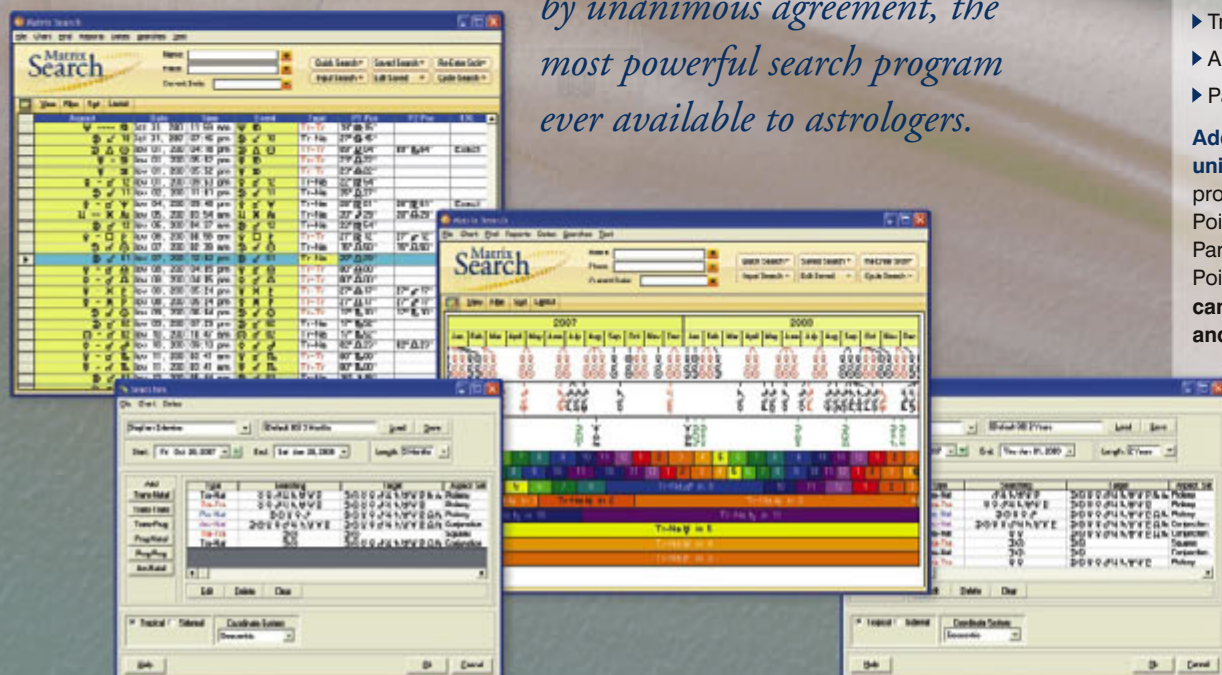

Power searchers, your time has come!

Matrix has always been known for the power and sophistication of our search programs, but this time Stephen (Erlewine) has outdone himself. This new program is, by unanimous agreement, the most powerful search program ever available to astrologers.

*A Professional-Level Astrological Search Program
By R. Stephen Erlewine*

Who is it for – serious counseling astrologers, researchers, mundane astrologers, electional astrologers, and anyone with an insatiable curiosity about what the future holds – or perhaps why something occurred in the past.

Matrix Search software gives you the power to create and save personalized searches that you can then access instantly, or you can use the pre-programmed **One-Click Select Searches** that include the standard:

- Transit-to-Transit Searches
- Transit-to-Natal Searches
- Progressed-to-Natal Searches
- Transit-to-Progressed Searches
- Arc-to-Natal Searches
- Pattern Searches.

Add any planet, object, or point in the universe to your searches – built into the program are standard points, including Zodiac Point, Eclipse or Lunation before birth, Arabic Parts, Fixed Stars, Astro Expression, Synodic Point, Natal chart points, Natal Cusps. **But, you can go where no astrologer has gone before and add absolutely any object or point you consider significant.**

Matrix Search software's flexible display lets you view your searches as a scan – click and zoom – or as a list, click and instantly pop-up a chart of that event; see all of the influences at play in a given moment.

Sorts and Filters are the key to any search, especially when you can produce life scans that may contain

up to 32,000 hits. Matrix Search software lets you sort, sift, and filter your results so that you can focus on exactly what you are looking for, and see what is important.

One-Click Pre-set sorts include: Time; Planet Pairs; Planets Time; Aspects; Events; Search Types; Enter, Exact, Leaving; Exact, Enter, Leaving; Planet 1's position; Planet 2's position.

One-Click Select searches are pre-programmed for 1 and 3 days; 1 and 2 weeks; 1, 2, 3, and 6 months; 1, 2, 3, 4, 5, 10, 15, 20, 25, 30, 60, and 90 years. Or select the exact length of your search.

Life-Time scans/searches are perhaps one of the most interesting and exciting things you can view, and share with a client.

What you see with Matrix Search software you determine. Some of the One-Click instant views include Lunations, Eclipses, Lunar Phases, Void of Course Moon, Stations, Sign Ingresses, House Ingresses, Equinoxes and Solstices, Synodic Cycles, Aspect, Aspect Combinations, Chart Patterns, Moon Apogees and Perigees, Lunar Days. All of the program's output is in convenient PDF format for easy saving, printing, and e-mailing.

Order CD or Download Now

Matrix Search Professional Edition $299.95

You can Download this Software from our Secure Website
System requirements on page 2

www.astrologysoftware.com