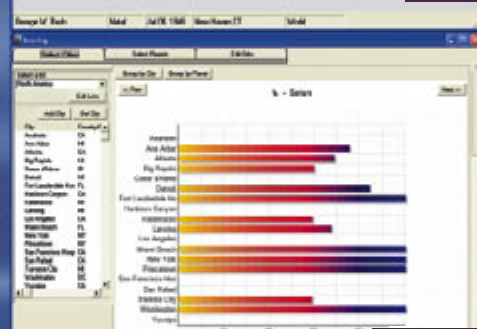

**Includes Complete ACS Atlas of over 258,000 Locations**

Hi Res Maps

Themes

City Scoring

6 Reports

Relocated Charts

The 21<sup>st</sup> Century Astromapping Software

**To see the complete list of tools and features, as well as screenshots and reports go to [www.astrologysoftware.com](http://www.astrologysoftware.com)**