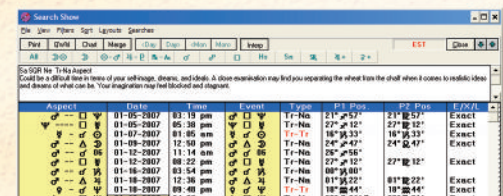

Lots more features and screen shots at [www.astrologysoftware.com](http://www.astrologysoftware.com)

**Research Tools**

- ▶ **Win\*Search** lets you search for any combination of planets, signs, houses, aspects, phase angles, elements, modalities, declinations, or quadrant emphasis. Display your results numerically and in seven graphic styles and graphs.
- ▶ **Astro\*Filter** gives you total control over searches, even letting you merge and combine different searches – then sort again using exactly the parameters you want.
- ▶ **Save charts in 18 different graphic formats**, including: WMF, BMP, GIF, TIF, EPS, AI, CGM, CTM, DXF, FRW, GEM, HG3, MET, NAP, PCX, PCT, TGA, WPG.