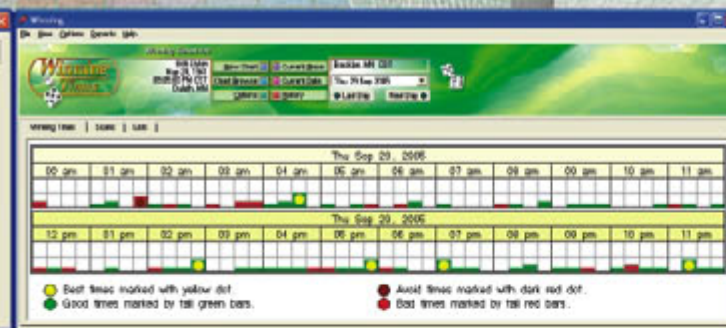

Reports: Winning Times also includes reports for your personal or commercial use. Reports include various layouts of your lucky times for the week, day, or hour. Reports range from very detailed to very simple (for your non-astrologer clients).

All calculations and/or interpretations produced by this program are intended for research or entertainment only. Matrix Software and all associated companies assume no liability for any decisions made based upon output from this program.

Informative Tutorial CD included with every CD order!

Order CD or Download Now

Winning Times $299.95

You can Download this Software from our Secure Website

System requirements on page 2

www.astrologysoftware.com

Visit us on the web at www.astrologysoftware.com where you can view more screenshots