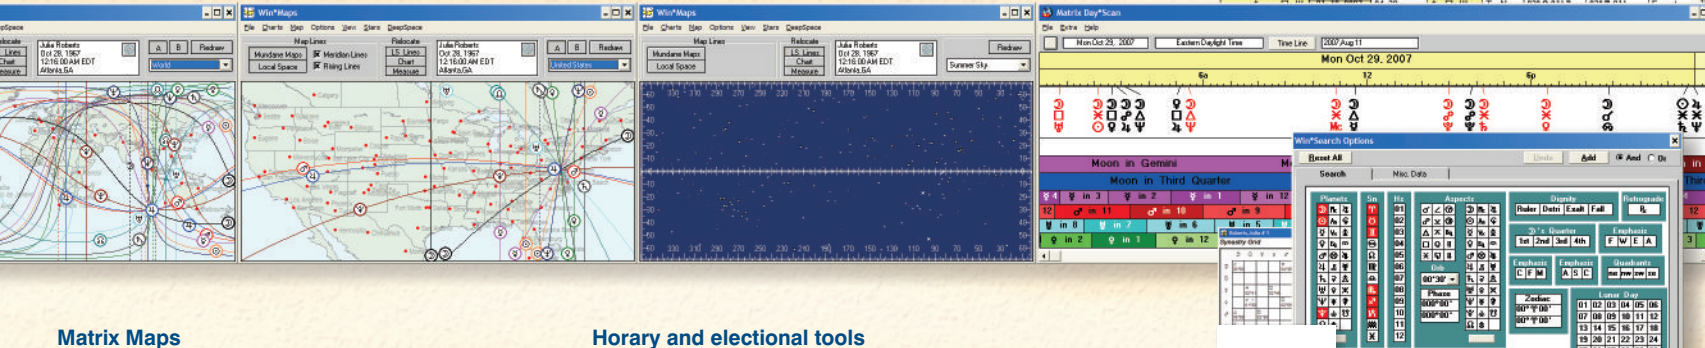

Lots more features and screen shots at www.astrologysoftware.com

Research Tools

- **Win*Search** lets you search for any combination of planets, signs, houses, aspects, phase angles, elements, modalities, declinations, or quadrant emphasis. Display your results numerically and in seven graphic styles and graphs.
- **Astro*Filter** gives you total control over searches, even letting you merge and combine different searches – then sort again using exactly the parameters you want.
- **Save charts in 18 different graphic formats**, including: WMF, BMP, GIF, TIF, EPS, AI, CGM, CTM, DXF, FRW, GEM, HG3, MET, NAP, PCX, PCT, TGA, WPG.

Matrix Maps

Matrix Software pioneered relocation software; naturally **Win*Star Plus** includes powerful, precision mapping module.

Cosmobiology and Uranian Features in Win*Star Plus

- Midpoints, Sorts, Trees
- Create your own TNP ephemeris
- Create an ephemeris of planetary pictures: any Planet on any Cusp
- 14 different midpoint grids
- 14 different midpoint dials
- 3 Uranian wheels, plus Uranian tri-wheels
- 3 different Uranian aspect grids

... see more on the web.

Horary and electional tools

For Professionals who choose dates and times for weddings, legal filings, or other significant events, **Win*Star Plus** provides the tools to speed the process and make it easy for you to consider chart after chart with just the click of a mouse. Several special charts and forms have been included in the program for our horary astrologers.

- Almutens
- Lilly Strengths
- Horary chart forms listing all applying moon aspects
- Moon phases, ingresses
- Void-of-course moon searches
- And much more .....

- **Among the 200 chart types** you can choose from you'll find: natal, progressed, progressed angles, directed, returns, phase angle return, incremental return, return to point, composite, Davison relationship, coalescent, harmonic, Geodetic, Draconic, Relocation, Art Transform, Planet cusp, plus many sub-categories within each of those styles, and additional techniques not listed here.

There's not room enough in this catalog to detail all of the other techniques that you'll find in **Win*Star Plus**, such as Draconic Charts, Geodetics, Lilly Planetary Strengths, Almutens, Arc-transform charts, onscreen Astro*Clock, Rectification Assist, Enneads, Quotidians, Antiscia, and more. **For more information, sample charts, maps, and more, visit our secure website: www.astrologysoftware.com**

*R. Stephen Erlewine
Director of Software Development
Designer of Win*Star Plus*

I am so impressed with your programs it is difficult to put into words how superior they are to anything in the astrological market place.

Charlotte Thomas

Available in three versions *4.0, Extended, and Professional System*