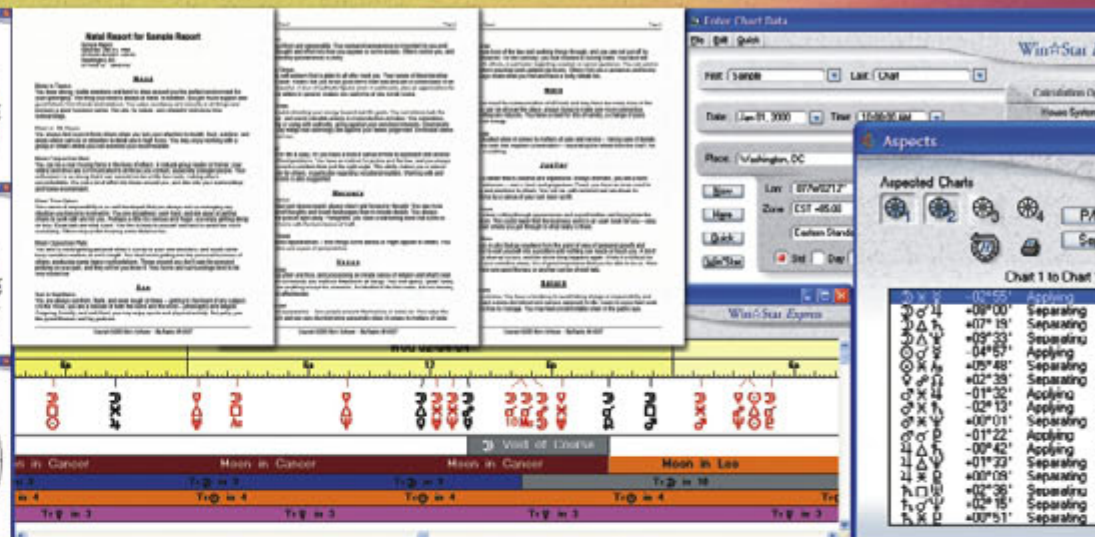

★★★★★ WinStar Express V3 gets five out of five stars and all the other planets too

An extraordinary program that brings “one-click” ease to Professional-level astrology. We designed **WinStar Express V3** to open the astrological doorway to anyone interested in this exciting field. It gives you the same precision calculation engine used in the **WinStar Plus Professional** program, but includes all the tools you need to help you quickly build your astrological knowledge and skills.

Install **WinStar Express V3** onto your computer, enter the birth information, *click* a button and instantly create a natal chart. *Click* on any planet within a chart and a pop-up interpretation will help you understand what that planet represents within the chart. Within no time you will be “reading” a chart without assistance. A built-in **AstroTutor** will help you quickly master the important astrological terms and techniques you need to know, plus A CD of informative **tutorials** will quickly help you learn to use your program’s many features.

Instant “One-click” features include:

- Instant natal charts, transits, progressions, directions, solar and lunar returns
- One-click single-, bi-, tri-, and quad-wheel charts
- Four basic wheel styles: Standard, Unequal, European, or Aries
- 197 newly added PDF chart forms
- Choice of all major house systems
- Geocentric or Heliocentric charts
- Instant chart and aspect data viewers
- Pop-up onscreen interpretations throughout the program
- An innovative, interactive animated aspect finder and display
- Detailed Time Scans for up to 21 years – display as a graph or clickable list
- A complete **AstroTutor** with **DeVore's Encyclopedia of Astrology**
- Instant onscreen help and a informative **Tutorial CD**
- Printable **Natal, Transit, and Synastry Relationship interpretations**, and more
- Pop-up interpretations to help you “read” your charts.

Ideal for beginners and experienced Astrologers

WinStar Express V3 lets you print complete natal, transit, and synastry chart interpretations directly from the program. For even more interpretive power add any of our **WinWriter Express** (see pages 42-45) programs that can be accessed with a click of the “Reports” button on your toolbar.

Just some of WinStar Express V3's New Features:

- PDF output of charts, data views, interpretations for easy viewing, printing, and e-mailing
- Arabic parts
- Around the Wheel
- Planetary Hours
- Midpoints
- Chart Patterns interpreted by **M. Erlewine**
- A.T. Mann's Lifetime Arcs
- Rising Charts
- Coordinate Conversion
- See more features and screen shots at www.astrologysoftware.com

Now includes complete ACS
Atlas of 258,000 cities **FREE**

Before you buy any astrology software, visit our website and look at **WinStar Express V3**
www.astrologysoftware.com

Order CD or Download Now

WinStar Express V3 $99.95

You can Download this Software from our Secure Website

System requirements on page 2

www.astrologysoftware.com