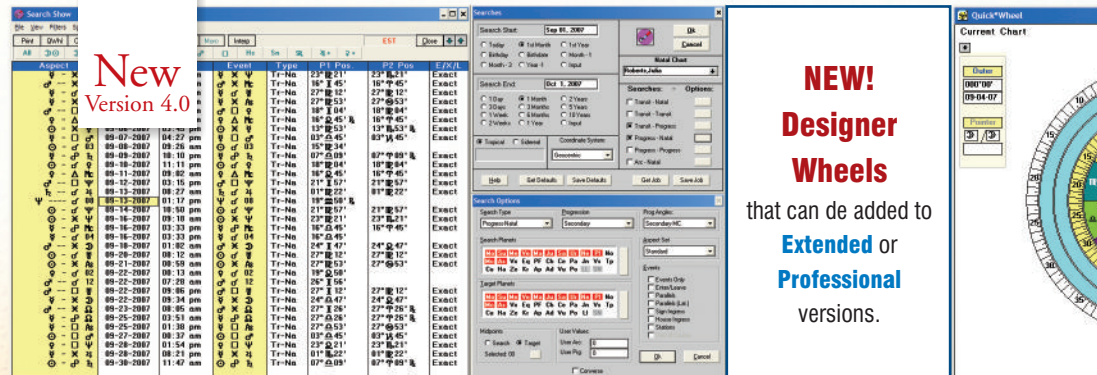

Windows 7 and Vista/64-bit compatible!

Visit our website for a full list of features, screen shots, and more information.

No other software gives you all of the features found in Win*Star Plus!