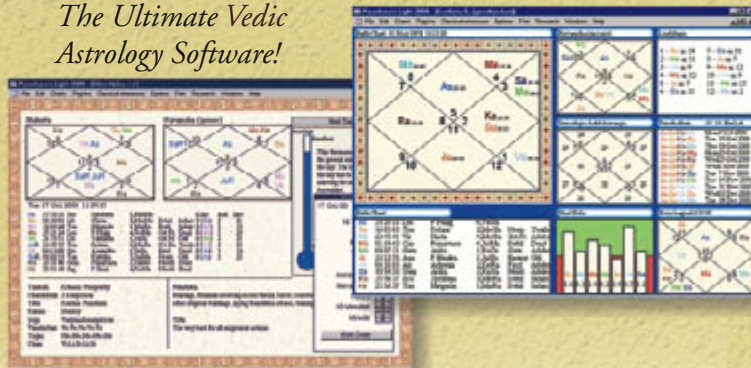

Parashara's Light

Version 7.0

The Ultimate Vedic Astrology Software!

Parashara's Light is one of the few specialty astrology programs that can honestly claim completely satisfied users among both professional and novice astrologers. The interface is elegantly easy to use for the beginner, but fully customizable for the more advanced user. Speed and precision are both hallmarks of this program, and the result of years of careful development by an astrological programming team that understands their subject and the people that use the software.

Parashara's Light features include:

- An array of interpretive reports that encompasses planets, houses, lordships, dashas, varshaphala, hakshatras, sade sati, and more
- Batch processing of printouts
- Expanded compatibility reports using all three popular methods
- A built-in, timed world atlas
- A 3,000 year ephemeris (100 A.D. to 3000 A.D.)
- Extensive database and research capabilities
- Automatic retrieval of yogas and quotes for any chart yielding a unique summary report
- Available in English, Dutch, Spanish, Hindi, and German
- Transits, Dashas, Yogas, Krishnamurti, Muhurta, Change Location Tool, Personalized Tutorial, Chart Tutor, Transit Search, Varshphal, Ashtakavarga, Birth Time Rectification, Compatibility, User definable printouts, Planet Summary Report, and more . . .

Order CD Now

Parashara's Light $299.95

Also Available for Mac OS X

System requirements on page 2

www.astrologysoftware.com

All New!

Tibetan Astrology

by Michael Erlewine

Michael Erlewine has been studying and practicing Tibetan Buddhism for more than 35 years. He has made two pilgrimages to Tibet, can read Tibetan script, and has studied with many learned lamas of the Karma Kagyu lineage. Michael authored our first Tibetan Astrology program, this is NOT an update* of that program – it is an entirely new program, the most comprehensive ever produced. All the major techniques used by Tibetan lamas of all lineages in a single

program. If you are a beginner, the techniques are presented in an easy-to-learn manner. If you are a more advanced practitioner, you will find built into the program a complete practice calendar present in the familiar monthly calendar format that we here in the West use. The program also gives you the ability to include Buddhist festival dates and saints days of your choosing. The program also includes a complete astrological calculation package, with chart wheels and aspectarians.

This new Tibetan Astrology program includes:

- The Tirgrams ▶ The Mewas ▶ The Elements ▶ The Yearly Totals ▶ Tomb Signs ▶ The Relations ▶ The Lunar Months ▶ Log-Men ▶ Monthly Calendar ▶ Daily Details ▶ Best Days ▶ Earth Lords: Year ▶ Earth Lords: Month ▶ Earth Lords: Day ▶ Earth Lords: Hourly ▶ Custom Saints Days ▶ Resource Articles