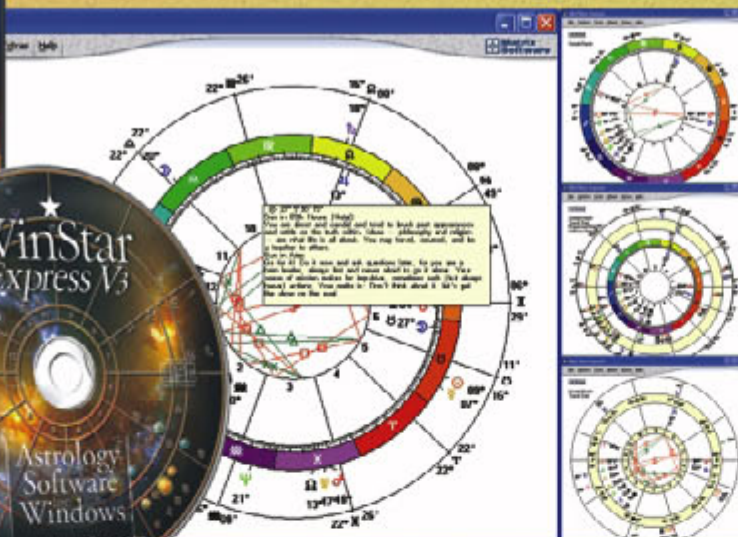

New WinStar Express V3

The best astrology program just got better!

Demo WinStar Express V3 Yourself
Download it from our secure website
www.astrologysoftware.com

System requirements on page 2